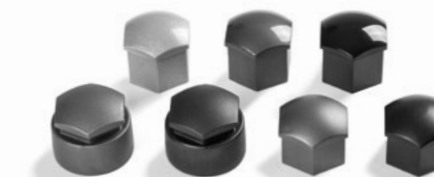

Bolt covers

Bolt covers for wheels with locking wheel bolts:
000 071 215N Z37 | grey matt
000 071 215N 01C | black matt

Bolt covers for wheels without locking wheel bolts:
000 071 215P Z7S | silver metallic
000 071 215P UZ7 | grey gloss
000 071 215P 041 | black gloss
000 071 215P Z37 | grey matt
000 071 215P 01C | black matt