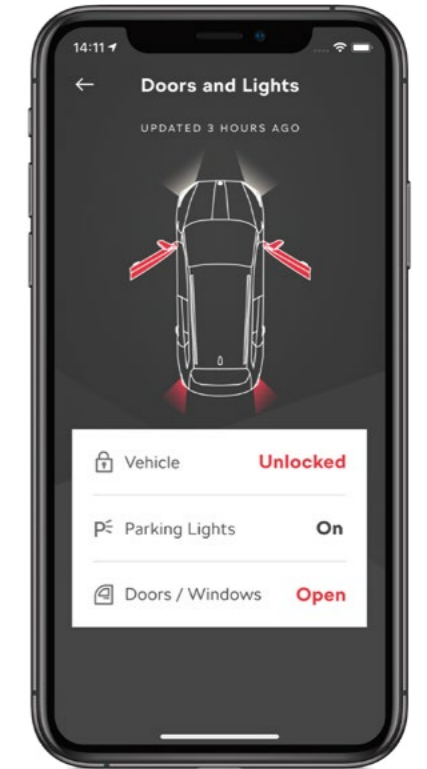

Connecting cable USB

5JA 051 446J | Micro
5JA 051 446H | Mini
5E0 051 510E | Apple

Adapter USB-C – USB-A 3.0

000 051 443J