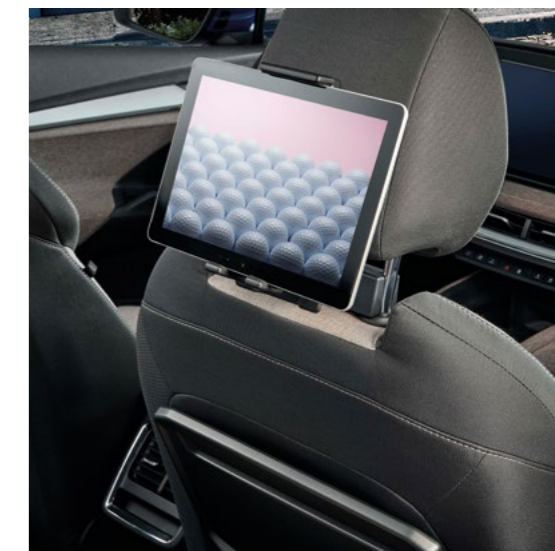

Smart holder – hook
 3V0 061 126

Smart holder – multimedia holder
 3V0 061 129

Double-sided foldable boot mat
 5LG 061 210

Boot dish
 5LG 061 162

**Aluminium partition
 for boot dish**
 565 017 254

**Splitting element for aluminium
 partition for boot dish**
 000 017 254A