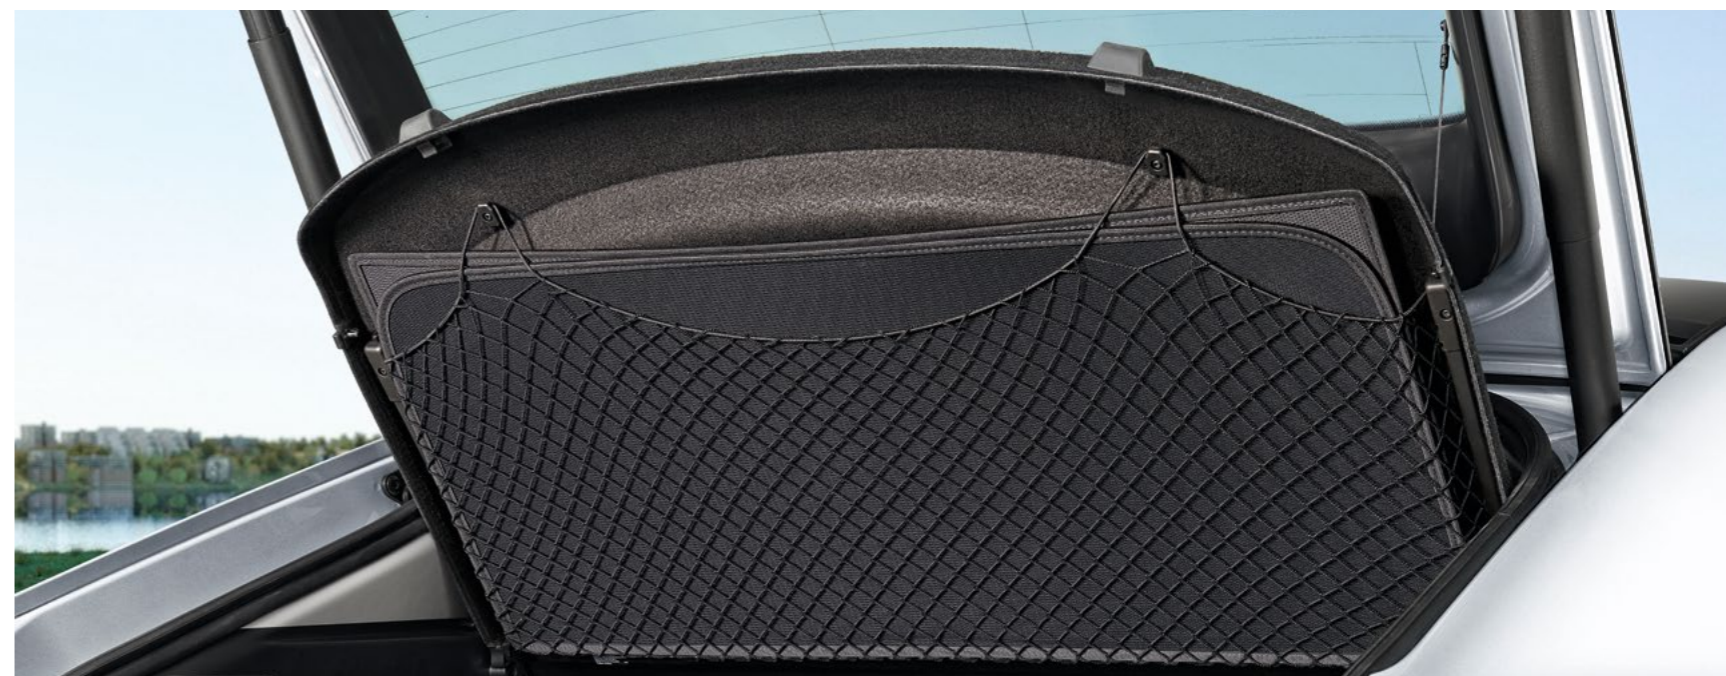

Sun shade – panoramic sunroof
5LE 064 365 | ENYAQ COUPÉ iV

Multifunctional pocket
654 061 103A