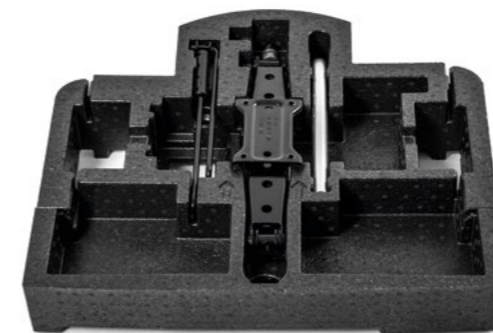

**Mechanical gearbox locking system for LHD**

5E3 071 775 | manual transmission

**18" spare wheel – space saver\***

5E3 601 011L | 3.5J × 18" ET25.5 125/70 R18

**Snow chains**

000 091 387AK | for 16" and 17" wheels