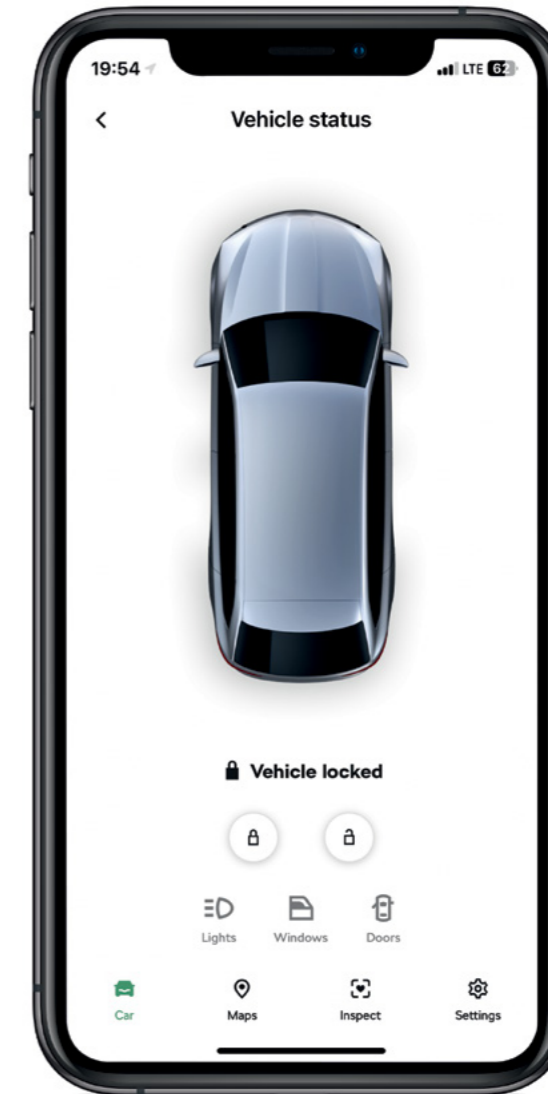

USB-C to USB-A 3.0 Adapter

000 051 443J

MyŠkoda

Škoda connect and other digital services in your pocket.

It's about the journey, not just the destination – and with the Škoda Kamiq, everyone in the vehicle can enjoy the trip. A connected multimedia system makes it easy to communicate with friends and family, get the information you need, and keep you and your passengers happy and entertained while you drive.

With MyŠkoda you can enjoy even greater interaction with your vehicle. Use the app to remotely check the status of your vehicle, lock or unlock it, or display its parking position. Keep track of your driving data and statistics so you can see, for example, how your monthly driven distance or fuel consumption changes. The app also offers access to the vehicle manual or allows you to interact with your preferred service partner, with a number of further functions just waiting to be explored.

With MyŠkoda in place, your car remains under your control at all times. The app is available for download via the App Store (iOS) and Google Play (Android). Škoda Connect services are available based on the ordered service bundle: Infotainment Online or Proactive Service and Remote Access.