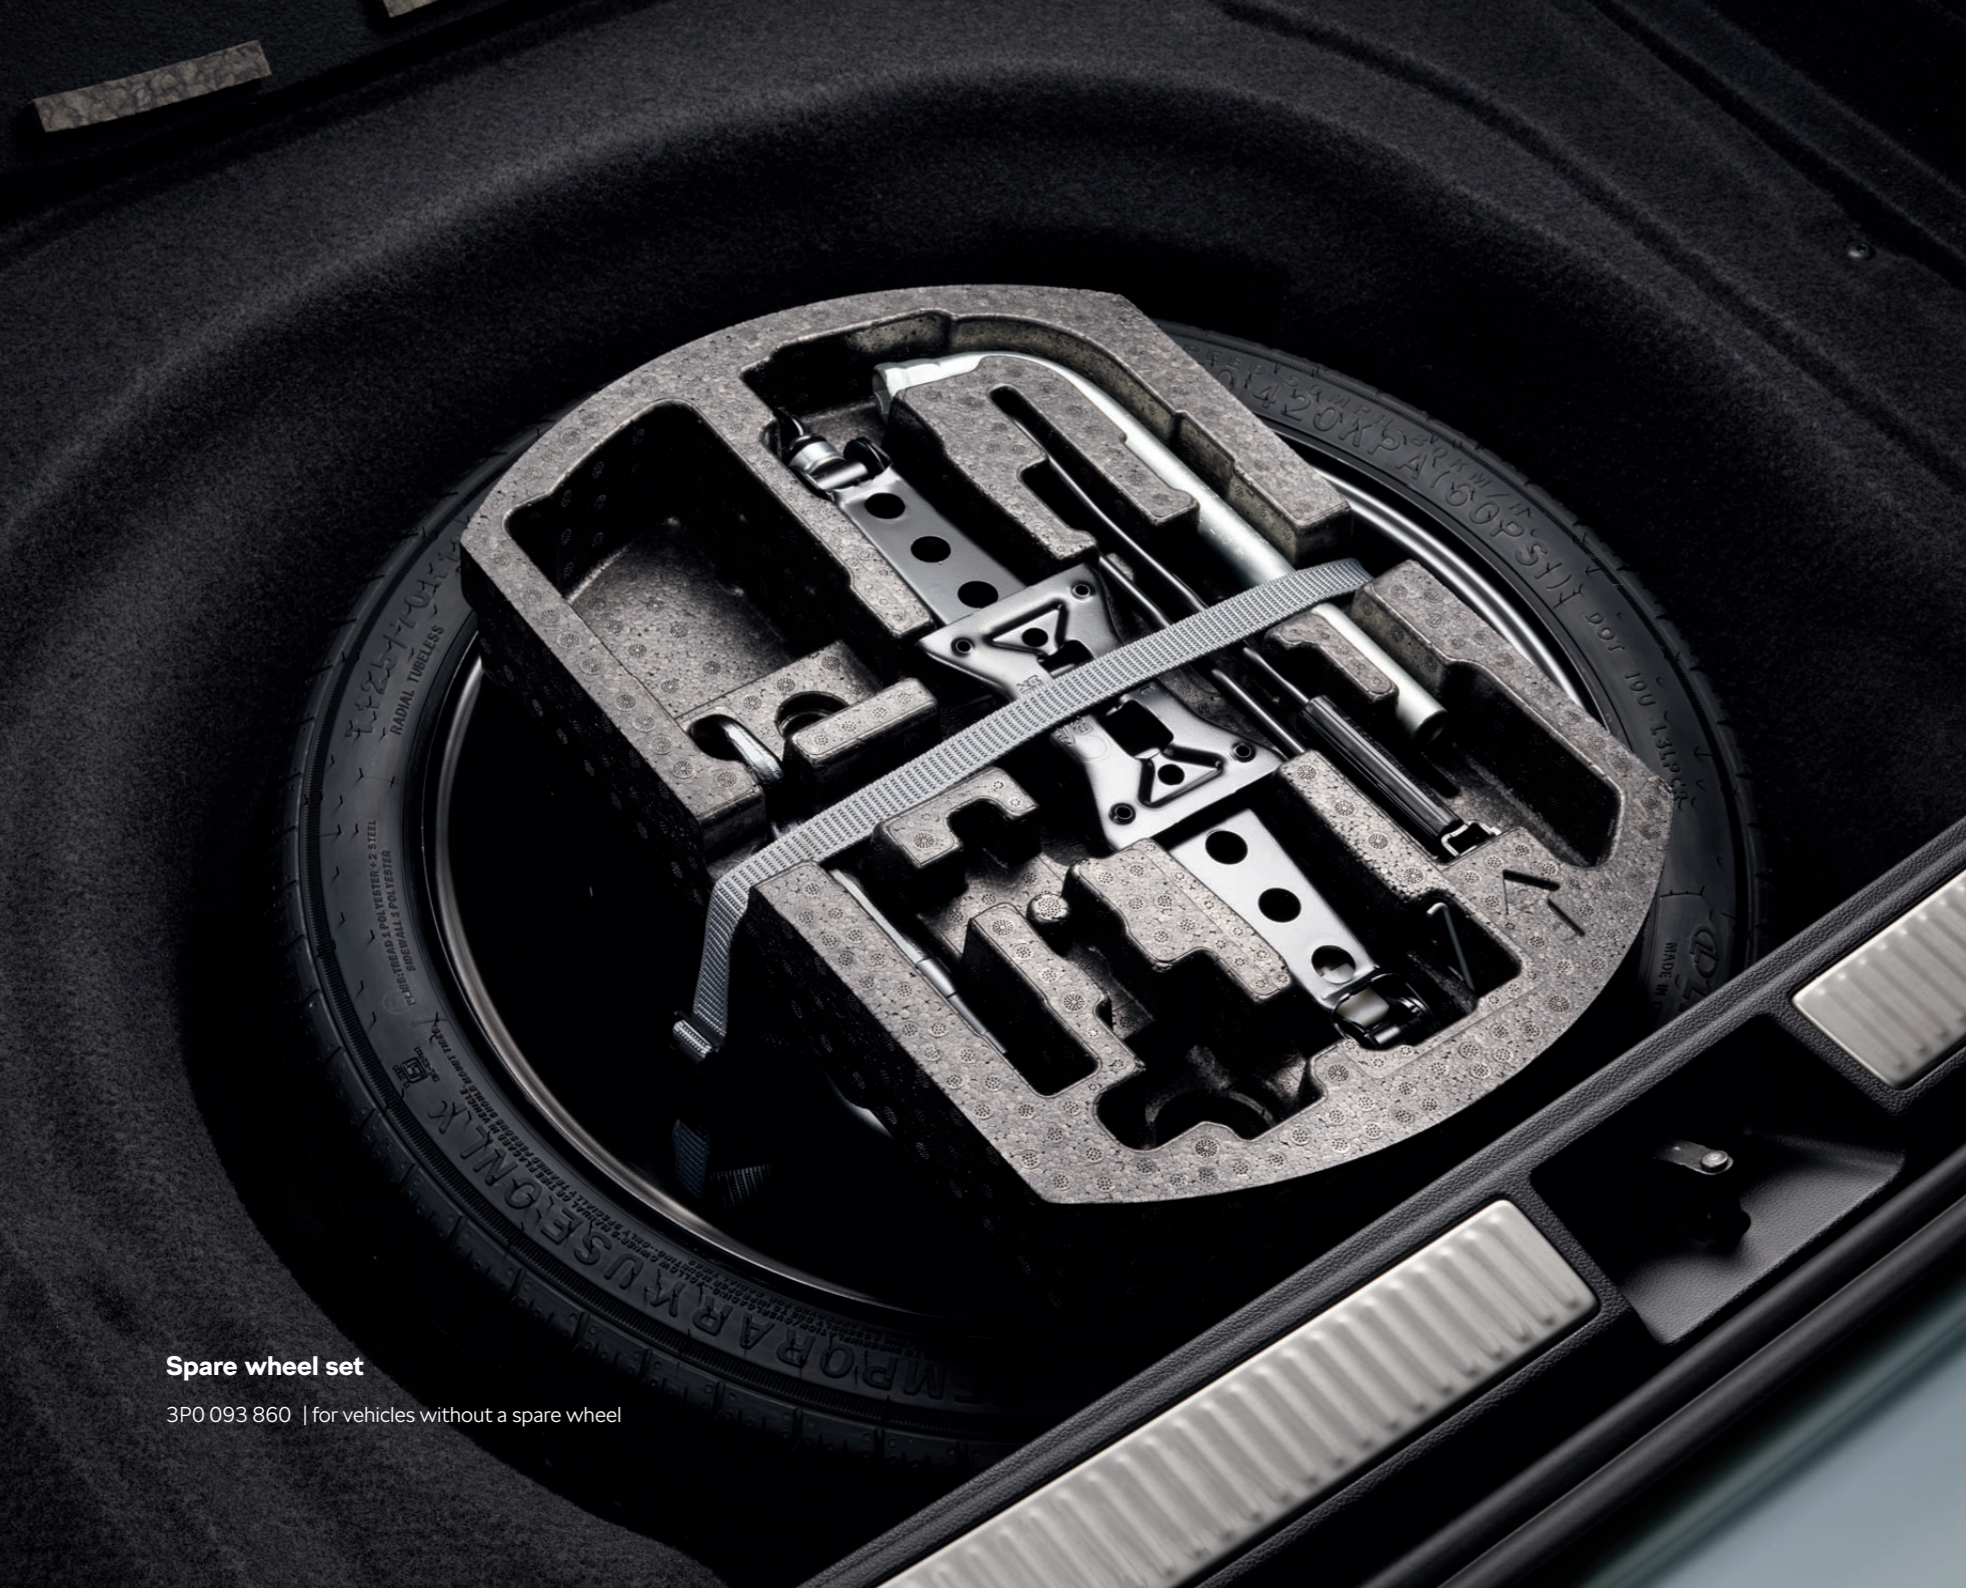

000 019 819A

Spare wheel set

3P0 093 860 | for vehicles without a spare wheel

**Assembly
manual**

18" Spare wheel - space saver*

3P0 073 098A | 4.0J x 18" ET28 125/70 R18

Snow chains

000 091 387AP | for 16" and 17" wheel