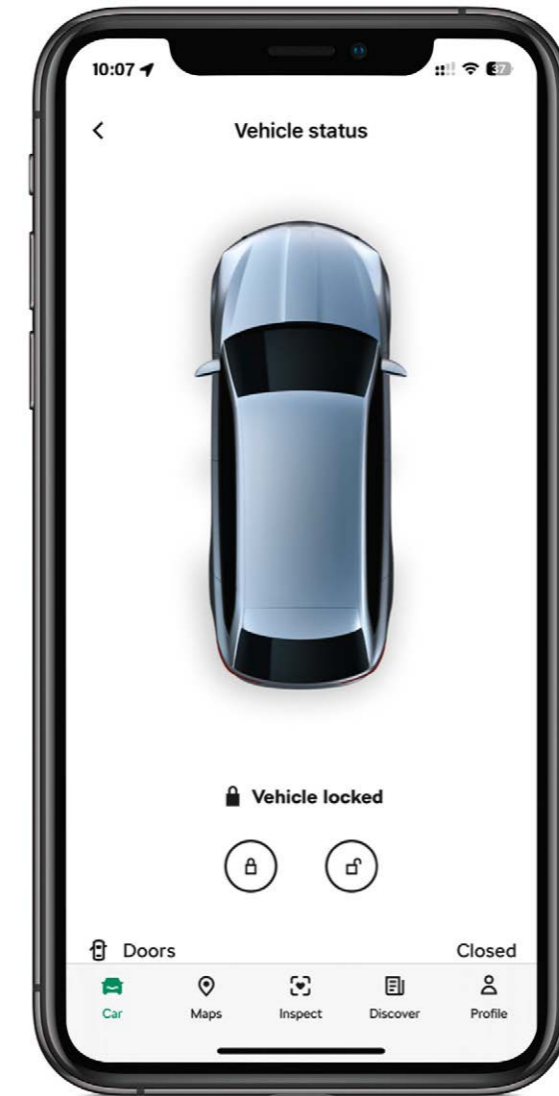

Decorative door sill strips – rear

57H 071 303C | black

Connectivity

USB-C to USB-A 3.0 Adapter

000 051 443J

MyŠkoda

Škoda connect and other digital services in your pocket.

It's about the journey, not just the destination and with the Škoda Kodiaq, everyone in the vehicle can enjoy the trip. A connected multimedia system makes it easy to communicate with friends and family, get the information you need, and keep you and your passengers happy and entertained while you drive.

With MyŠkoda you can enjoy even greater interaction with your vehicle. Use the app to remotely check the status of your vehicle, lock or unlock it, or display its parking position. Benefit from statistical insights into your last trip and use them to plan a more efficient route next time. The app also offers access to the vehicle manual or allows you to interact with your preferred service partner, with a number of further functions just waiting to be explored.

With MyŠkoda in place, your car remains under your control at all times. The app is available for download via the App Store (iOS) and Google Play (Android). Škoda Connect services are available based on the ordered service bundle: Infotainment Online or Proactive Service and Remote Access.