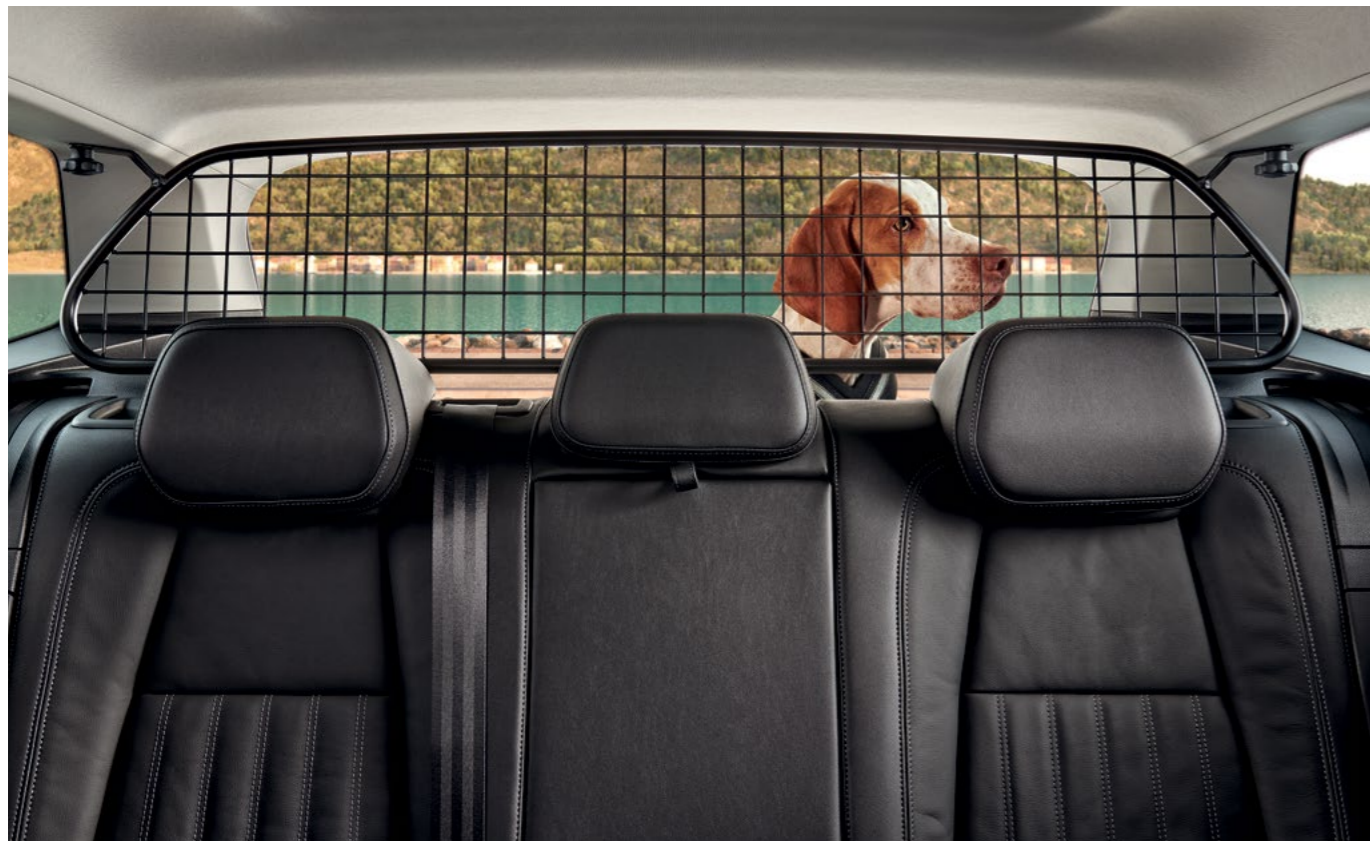

Mud flaps – rear

57A 075 101A

Footrest “Lounge step”

000 061 141A | 2-piece set

Trunk grille – transverse

57A 017 221A | with VarioFlex rear seats
 57A 017 221 | with standard rear seats

Netting system

57A 065 110 | 3-piece set, black, with basic floor
 57A 065 110A | 3-piece set, black, with a spare wheel
 57A 065 110C | 3-piece set, grey, with a spare wheel