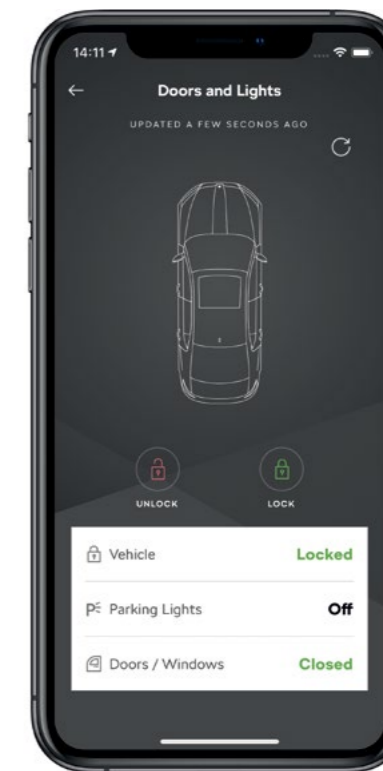

* Available later.

CONNECTIVITY

MyŠKODA

ŠKODA CONNECT AND OTHER DIGITAL SERVICES IN YOUR POCKET

It's about the journey, not just the destination – and with the ŠKODA KAROQ, everyone in the vehicle can enjoy the trip. A connected multimedia system makes it easy to communicate with friends and family, get the information you need, and keep you and your passengers happy and entertained while you drive.

With the MyŠKODA app you can enjoy even greater interaction with your vehicle. Use the app to remotely check the status of your vehicle, lock or unlock it, or display its parking position. Benefit from statistical insights into your last trip and use them to plan a more efficient route next time. The app also offers access to the vehicle manual or allows you to interact with your preferred service partner, with a number of further functions just waiting to be explored.

With the MyŠKODA app in place, your car remains under your control at all times. The app is available for download via the App Store (iOS) and Google Play (Android). ŠKODA Connect services are available based on the ordered service bundle: Infotainment Online or Proactive Service and Remote Access.