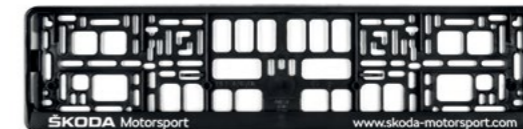

000 071 800M

Number plate holder – ŠKODA Motorsport

000 071 800N

Number plate pad

KEA 075 004

2-in-1 display cleaner

000 096 311T

This practical set comprises a cleaning agent and a high-quality cleaning cloth in a modern, minimalist design – a 2-in-1 that thoroughly cleans the screen, keeping it looking impeccable. The cleaning fluid and microfibre cloth ensure that any dirt or annoying fingerprints are completely removed.