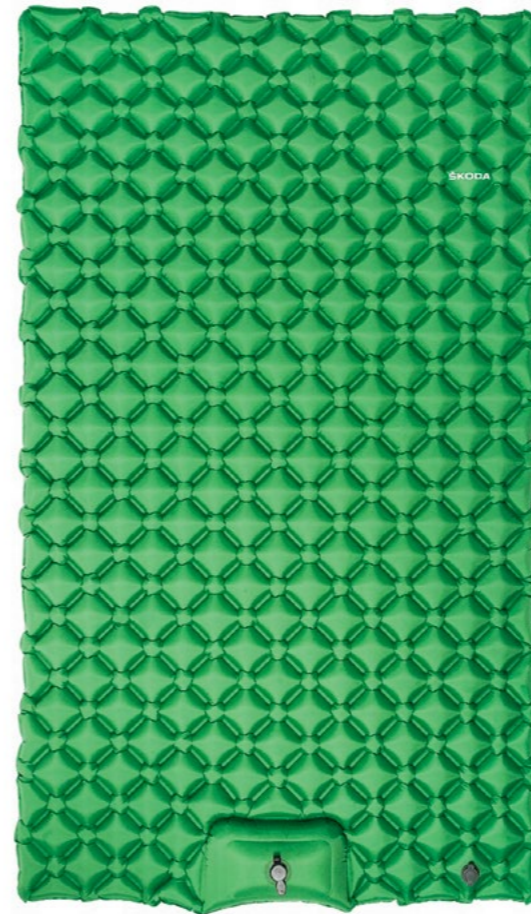

Tow rope

GAA 500 001

Snow shovel – foldable

5L0 099 320

Jump starter powerbank

000 051 763R

Spare bulb and fuse set

6VA 052 000 | FULL LED with fog light
565 052 000J | FULL LED without fog light

BRANDED GOODS

Inflatable Sleeping Mat for two

Colour: green
Dimensions: 180 cm × 105 cm × 5 cm (30 cm × Ø 15 cm packed)
Weight: 1078 g

000069620C

Sleeping Bag and Blanket in 1

Material: Outer material: 100% polyester ripstop
Inner material: 70% polyester, 30% cotton
Filling: 100% polyester, one channel bonded hollowfibre, 1 × 110 g/m²
Colour: anthracite, inside green
Dimensions: 92.5 cm × 190 (225) cm (40 cm × 23 cm packed)
Weight: 440 g