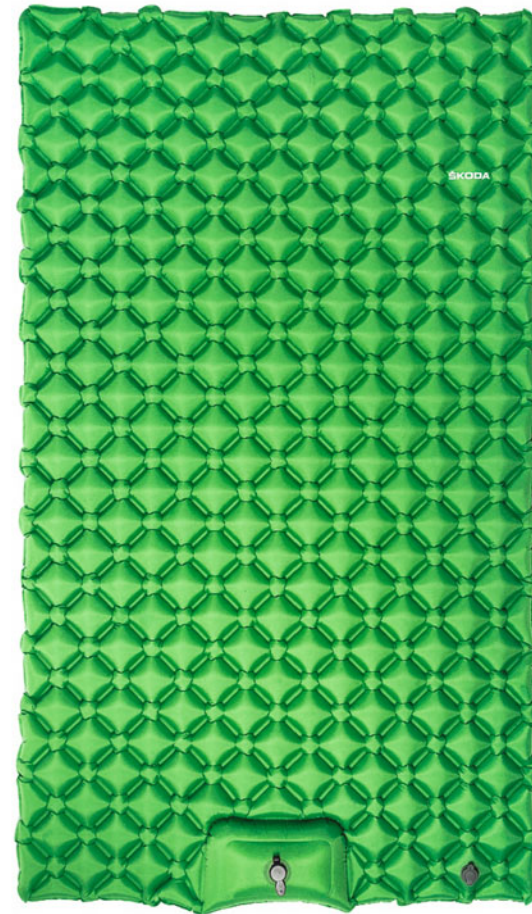

Tow rope

GAA 500 001

Snow shovel – foldable

5L0 099 320

Jump starter powerbank

000 051 763R

Spare bulb set

658 052 000 | basic

Spare fuse set

658 052 000A | high

BRANDED GOODS

Inflatable Sleeping Mat for two

Colour: green
Dimensions: 180 cm x 105 cm x 5 cm (30 cm x Ø 15 cm packed)
Weight: 1078 g
000069620C

Sleeping Bag and Blanket in 1
Material: Outer material: 100% polyester ripstop
Inner material: 70% polyester, 30% cotton
Filling: 100% polyester, one channel bonded hollowfibre, 1 x 110 g/m²
Colour: anthracite, inside green
Dimensions: 92.5 cm x 190 (225) cm (40 cm x 23 cm packed)
Weight: 440 g
000069621B