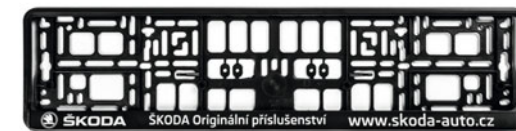

Rear View Camera
658 054 634

Rear Parking Sensors
658 054 630B | for vehicles produced from CW30/2020

Car care products

For the details check our car cosmetics catalogue.

Number plate holder

000 071 800M

Number plate holder – ŠKODA Motorsport