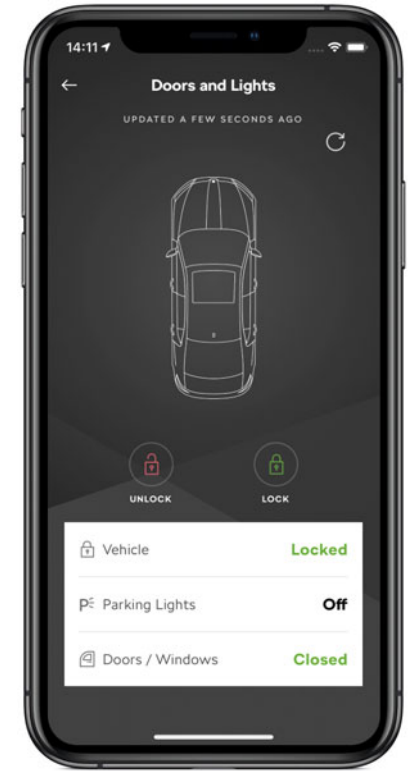

CONNECTIVITY

MyŠKODA

ŠKODA Connect and other digital services in your pocket

It's about the journey, not just the destination – and with the ŠKODA KAMIQ, everyone in the vehicle can enjoy the trip. A connected multimedia system makes it easy to communicate with friends and family, get the information you need, and keep you and your passengers happy and entertained while you drive.

With the MyŠKODA app you can enjoy even greater interaction with your vehicle. Use the app to remotely check the status of your vehicle, lock or unlock it, or display its parking position. Benefit from statistical insights into your last trip and use them to plan a more efficient route next time. The app also offers access to the vehicle manual or allows you to interact with your preferred service partner, with a number of further functions just waiting to be explored.

With the MyŠKODA app in place, your car remains under your control at all times. The app is available for download via the App Store (iOS) and Google Play (Android). ŠKODA Connect services are available based on the ordered service bundle: Infotainment Online or Proactive Service and Remote Access.