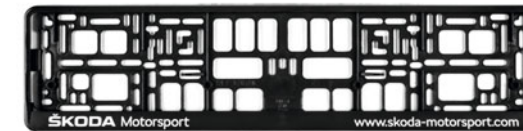

Rear View Camera
658 054 634

Rear Parking Sensors
658 054 630B | for vehicles produced from CW30/2020

Car care products

For the details check our car cosmetics catalogue.

Number plate holder

000 071 800M

Number plate holder – ŠKODA Motorsport