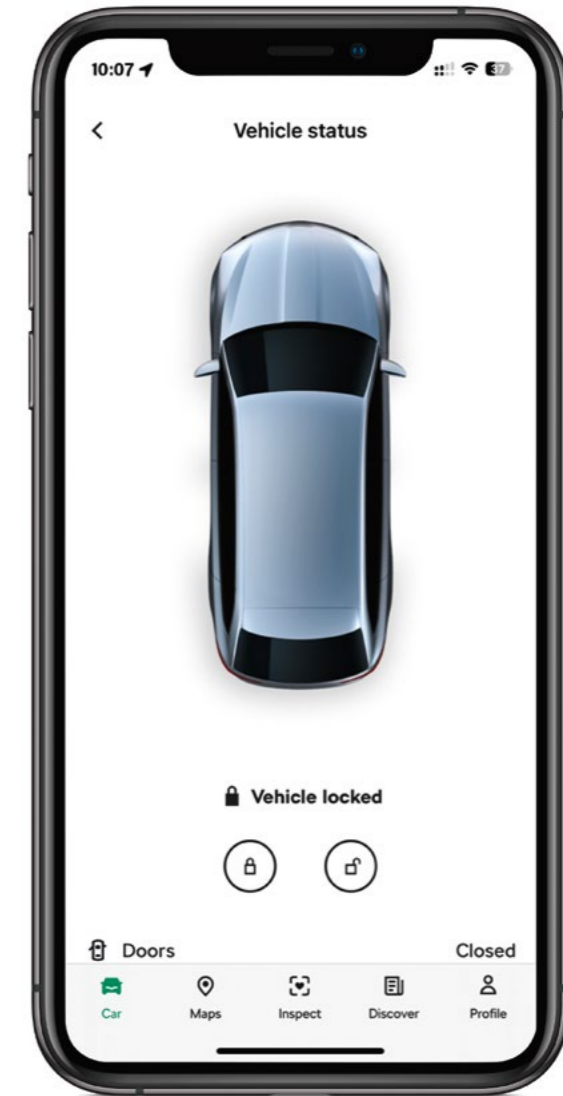

MyŠkoda

Škoda Connect and other digital services in your pocket.

It's about the journey, not just the destination and with the Škoda Karoq, everyone in the vehicle can enjoy the trip. A connected multimedia system makes it easy to communicate with friends and family, get the information you need, and keep you and your passengers happy and entertained while you drive.

With MyŠkoda you can enjoy even greater interaction with your vehicle. Use the app to remotely check the status of your vehicle, lock or unlock it, or display its parking position. Keep track of your driving data and statistics so you can see, for example, how your monthly driven distance or fuel consumption changes. The app also offers access to the vehicle manual or allows you to interact with your preferred service partner, with a number of further functions just waiting to be explored.

With MyŠkoda in place, your car remains under your control at all times. The app is available for download via the App Store (iOS) and Google Play (Android). Škoda Connect services are available based on the ordered service bundle: Infotainment Online or Proactive Service and Remote Access.