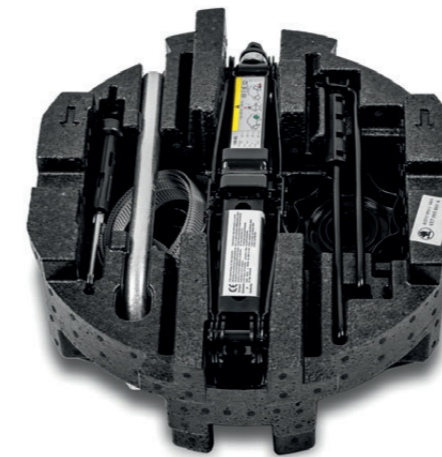

**Mechanical gearbox locking system for LHD**

655 071 775 | manual transmission  
655 071 775B | automatic transmission

**15" spare wheel\***

657 601 011G | 6J x 15" ET35 195/65 R15

**Snow chains**

000 091 387AQ | for 15" and 16" wheels