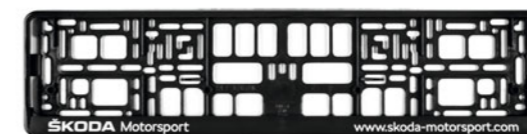

Refill pack – 2-in-1 display cleaner

000 096 311AA

200 ml refill liquid for display cleaner. The refill bottle has an easy to use refill nozzle.

CAR CARE PRODUCTS

Number plate holder

000 071 800M

Number plate holder – ŠKODA Motorsport