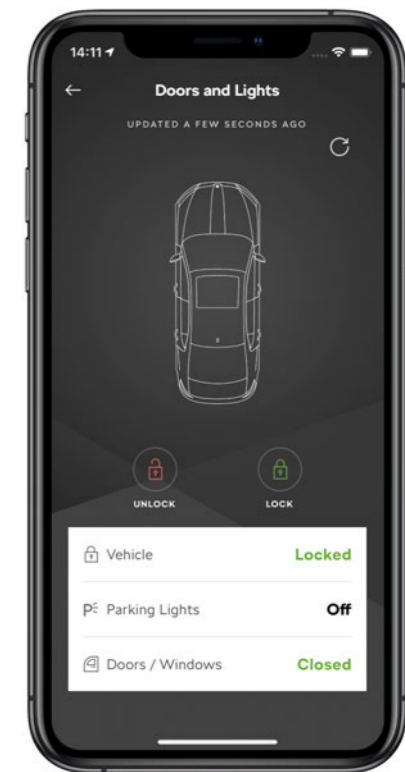

MyŠKODA

ŠKODA CONNECT AND OTHER DIGITAL SERVICES IN YOUR POCKET

It's about the journey, not just the destination – and with the ŠKODA FABIA, everyone in the vehicle can enjoy the trip. A connected multimedia system makes it easy to communicate with friends and family, get the information you need, and keep you and your passengers happy and entertained while you drive.

With the MyŠKODA app you can enjoy even greater interaction with your vehicle. Use the app to remotely check the status of your vehicle, lock or unlock it, or display its parking position. Benefit from statistical insights into your last trip and use them to plan a more efficient route next time. The app also offers access to the vehicle manual or allows you to interact with your preferred service partner, with a number of further functions just waiting to be explored.

With the MyŠKODA app in place, your car remains under your control at all times. The app is available for download via the App Store (iOS) and Google Play (Android). ŠKODA Connect services are available based on the ordered service bundle: Infotainment Online or Proactive Service and Remote Access.

CONNECTIVITY

- 5JA 051 446J | Micro
- 5JA 051 446H | Mini
- 5E0 051 510E | Apple

000 051 443J