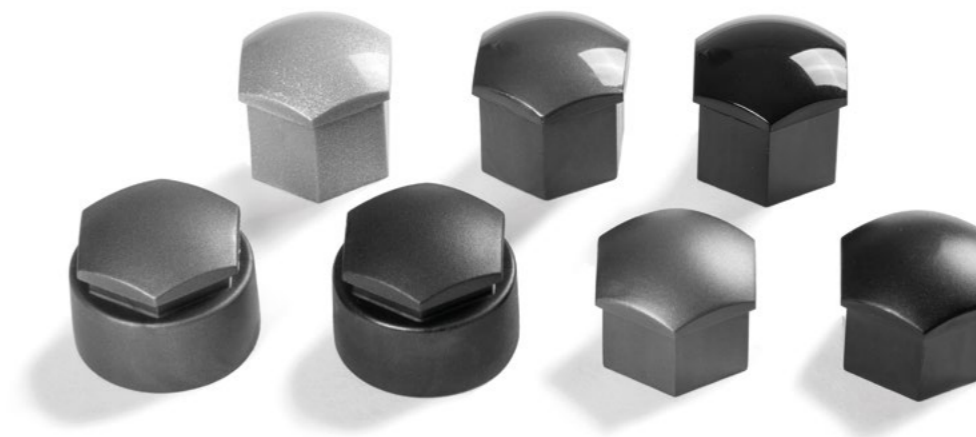

## Bolt covers

Bolt covers for wheels  
with locking wheel bolts:

000 071 215N Z37 | grey matt  
000 071 215N 01C | black matt

Bolt covers for wheels  
without locking wheel bolts:

000 071 215P 7ZS | silver metallic  
000 071 215P UZ7 | grey gloss  
000 071 215P 041 | black gloss  
000 071 215P Z37 | grey matt  
000 071 215P 01C | black matt